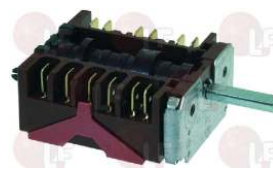

MBM RTCU700454

3057135 SELECTOR SWITCH 0-4 POSITIONS
contact capacity 18A 240V - max 150°C
D-shaped pin $\varnothing$ 6x4. $\varnothing$ 6 mm
for Convection oven electric (CAPIC) AC50
for Convection oven electric (MBM) FEMD023