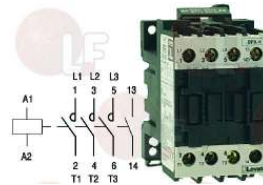

MBM RTCU600371

3446561 CONTACTOR LOVATO BF0910A
coil 9A 230V 50/60Hz 4.2Kw
3 normally open contacts
1 normally open auxiliary contact