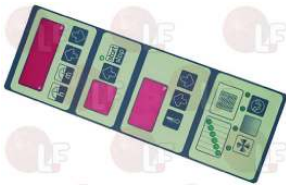

MBM RTFOC00321

Rating-plates

3319451 GREY ELECTRONIC PLATE
dimensions 270x90 mm
for old models
for Convection oven (LAINOX)
for Convection oven electric (LAINOX) ME5

MBM RTBF900308

Relays

3351901 RELAY 60.62 10A 230V 50/60Hz
2 switching contacts