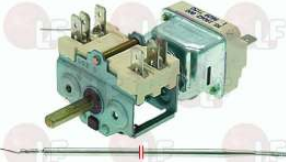

3444062 SINGLE-PHASE THERMOSTAT 50-320°C

complete with auxiliary selector switch
D-shaped pin $\varnothing$ 6x4.6 mm
capillary length 900 mm - 16A 250V
bulb $\varnothing$ 3x220 mm