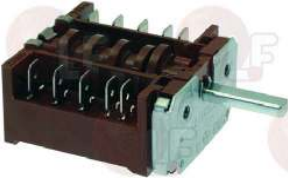

MBM RTFOC00694

3057097 SELECTOR SWITCH 0-2 POSITIONS
6 cams - contact capacity 16A 250V - max 150°C
D-shaped pin $\varnothing$ 6x4. $\varnothing$ 6 mm
for Convection oven electric (FOINOX) FE1/2
FE2/3