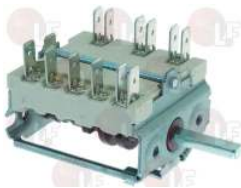

MBM RTFOC00143

3057134 SELECTOR SWITCH 0-6 POSITIONS
3 cams - contact capacity 16A 250V - max 150°C
D-shaped pin $\varnothing$ 6x4. $\varnothing$ 6 mm
for Convection oven electric (MBM) FEMD107
FEMD107SC - FEM107SC - FEM67SC
for Convection oven gas (MBM) FGMD107SC - FGM107
FGM107SC - FGM67SC